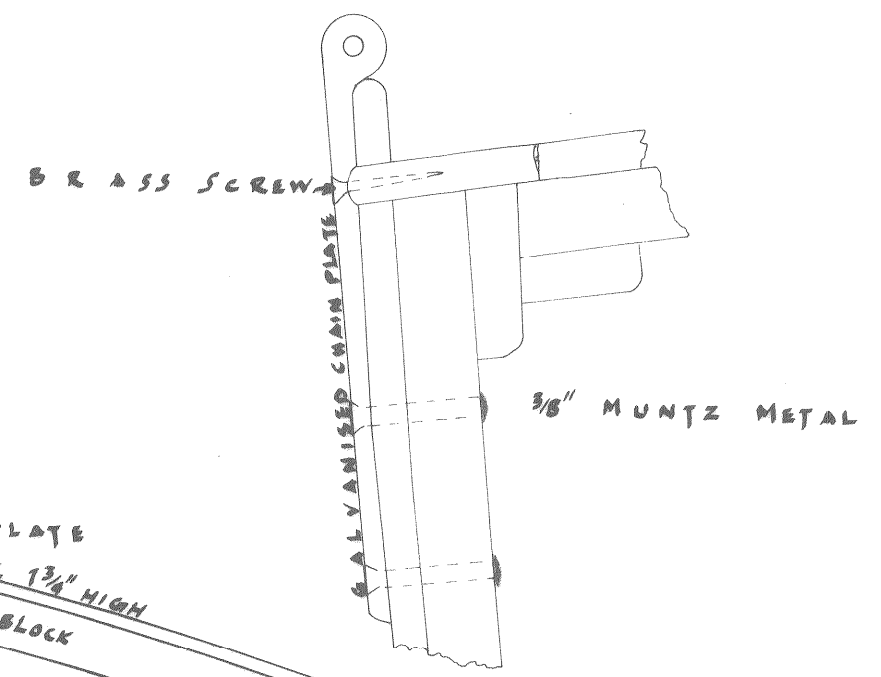

HOWTH SAILING CLUB.  
17 FOOTER

MUNTZ METAL BOLTS THROUGH LEAD KEEL 1/2" DIAMETER  
END BOLTS DRIVEN CENTRALLY. INTERMEDIATE BOLTS  
SLOPED ALTERNATELY AS MUCH AS WIDTH OF KEEL WILL  
ALLOW.

SECTION No. 7.

NOTE: COCKPIT MAY BE AS SHOWN IN FULL LINES,  
OR IN DOTTED LINES, AT OPTION OF OWNER.

SCALE ONE INCH EQUALS ONE FOOT.

(REPRODUCED, MAY, 1979)