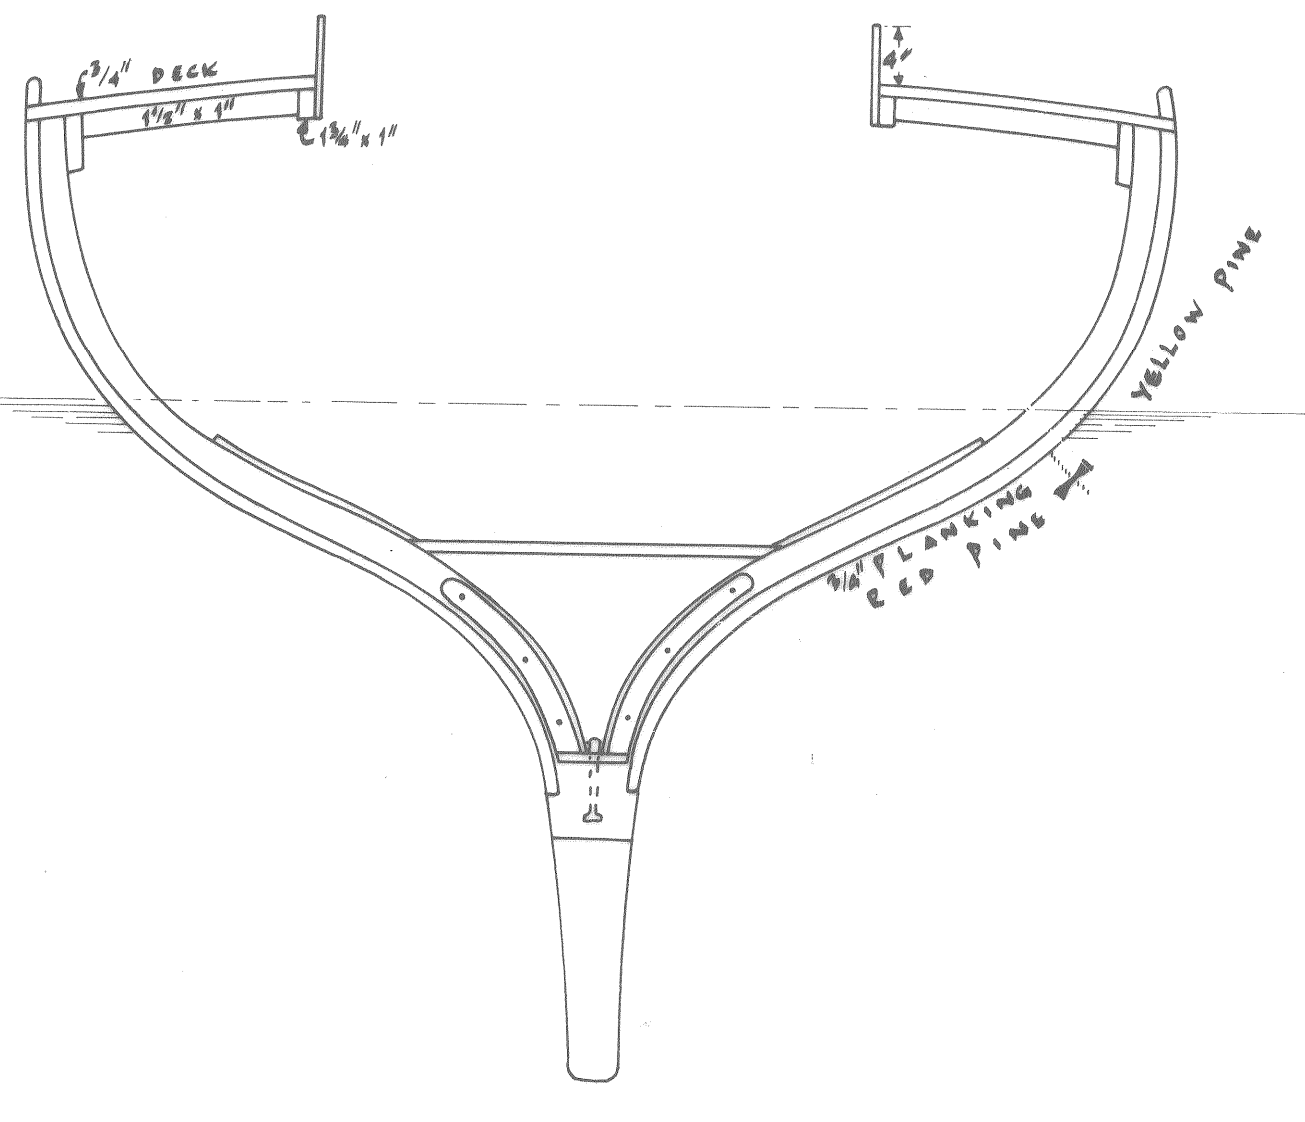

HOWTH SAILING CLUB.  
17 FOOTER

MUNTZ METAL BOLTS THROUGH LEAD KEEL 1/2" DIAMETER  
END BOLTS DRIVEN CENTRALLY. INTERMEDIATE BOLTS  
SLOPED ALTERNATELY AS MUCH AS WIDTH OF KEEL WILL  
ALLOW.

SECTION No. 7.

NOTE: COCKPIT MAY BE AS SHOWN IN FULL LINES,  
OR IN DOTTED LINES, AT OPTION OF OWNER.

SCALE ONE INCH EQUALS ONE FOOT.

(REPRODUCED, MAY, 1979)