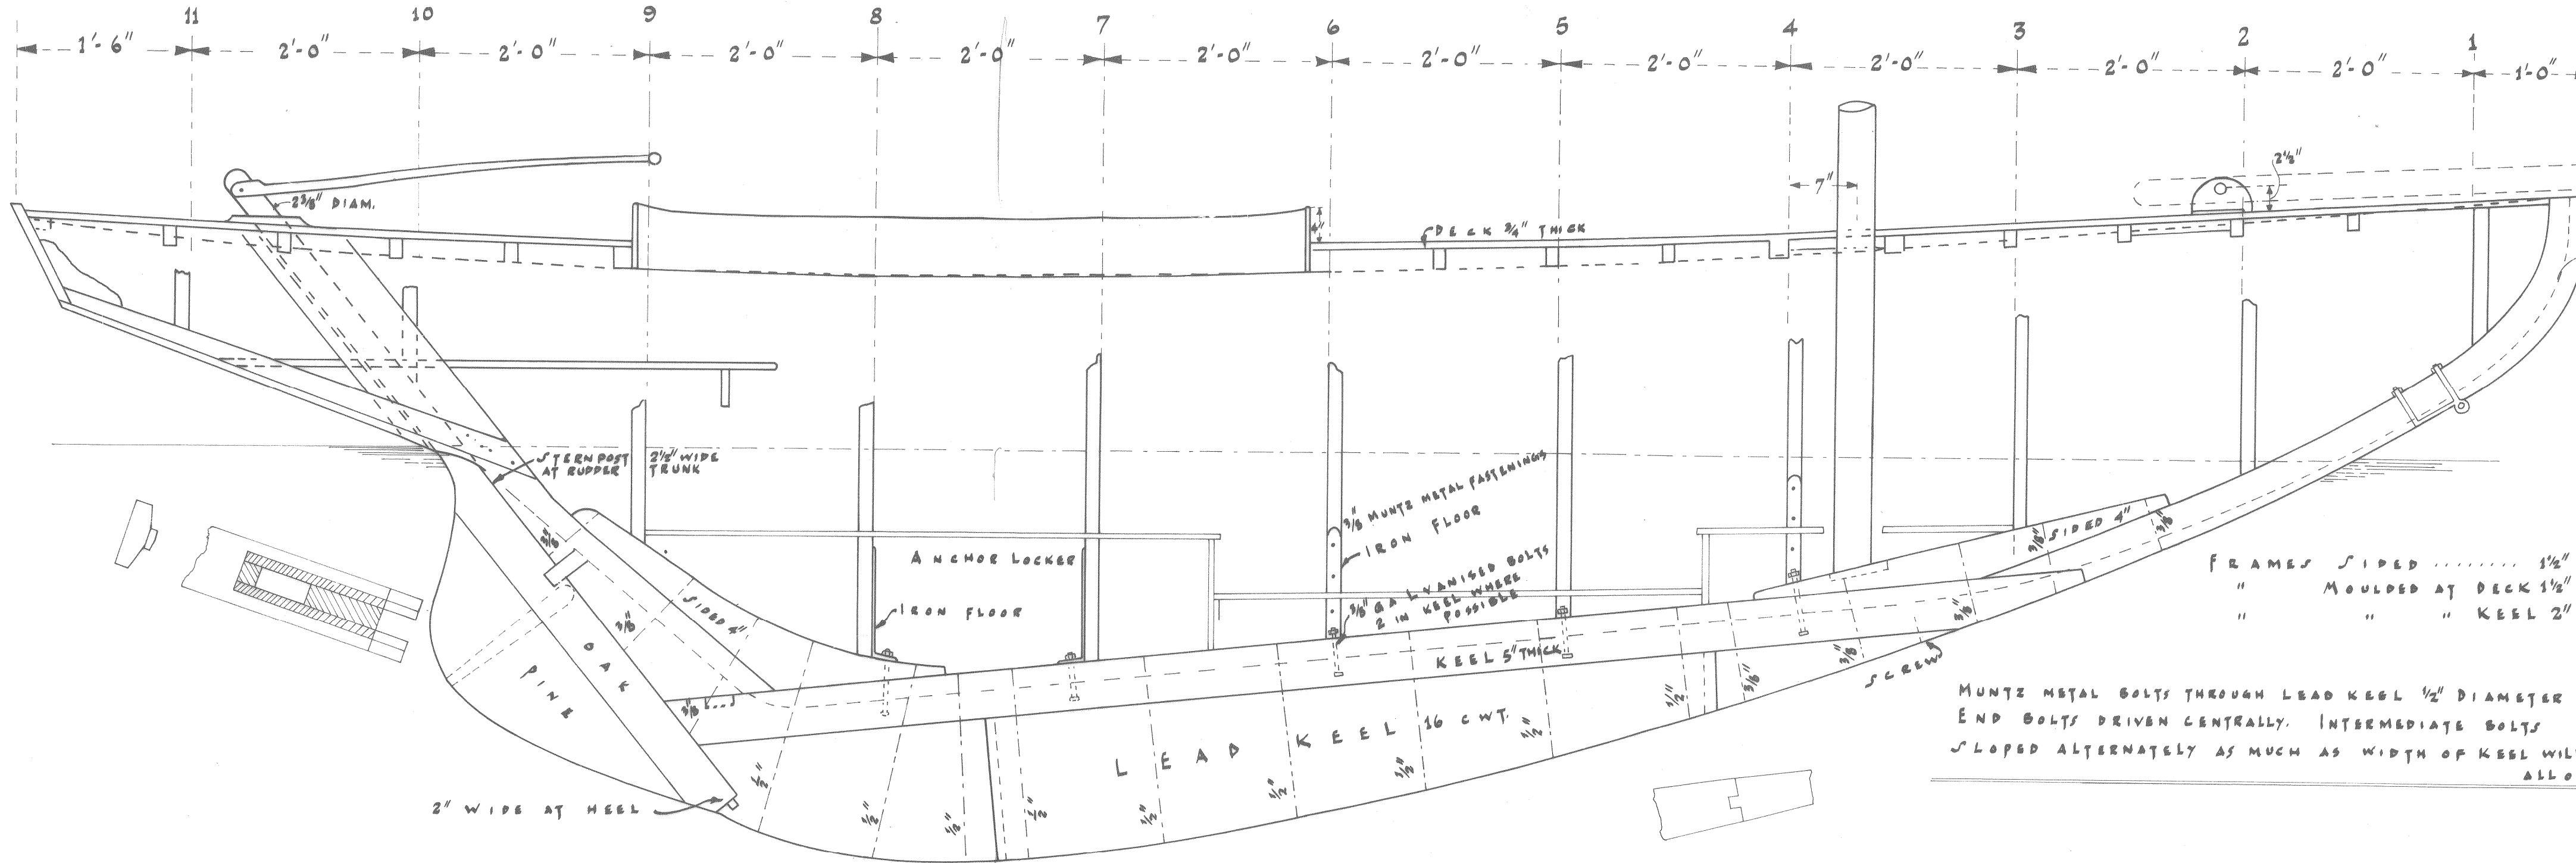

HOWTH SAILING CLUB.  
17 FOOTER

MUNTZ METAL BOLTS THROUGH LEAD KEEL 1/2" DIAMETER  
END BOLTS DRIVEN CENTRALLY. INTERMEDIATE BOLTS  
SLOPED ALTERNATELY AS MUCH AS WIDTH OF KEEL WILL  
ALLOW.

SECTION No. 7.

NOTE: COCKPIT MAY BE AS SHOWN IN FULL LINES,  
OR IN DOTTED LINES, AT OPTION OF OWNER.

SCALE ONE INCH EQUALS ONE FOOT.

(REPRODUCED, MAY, 1979)