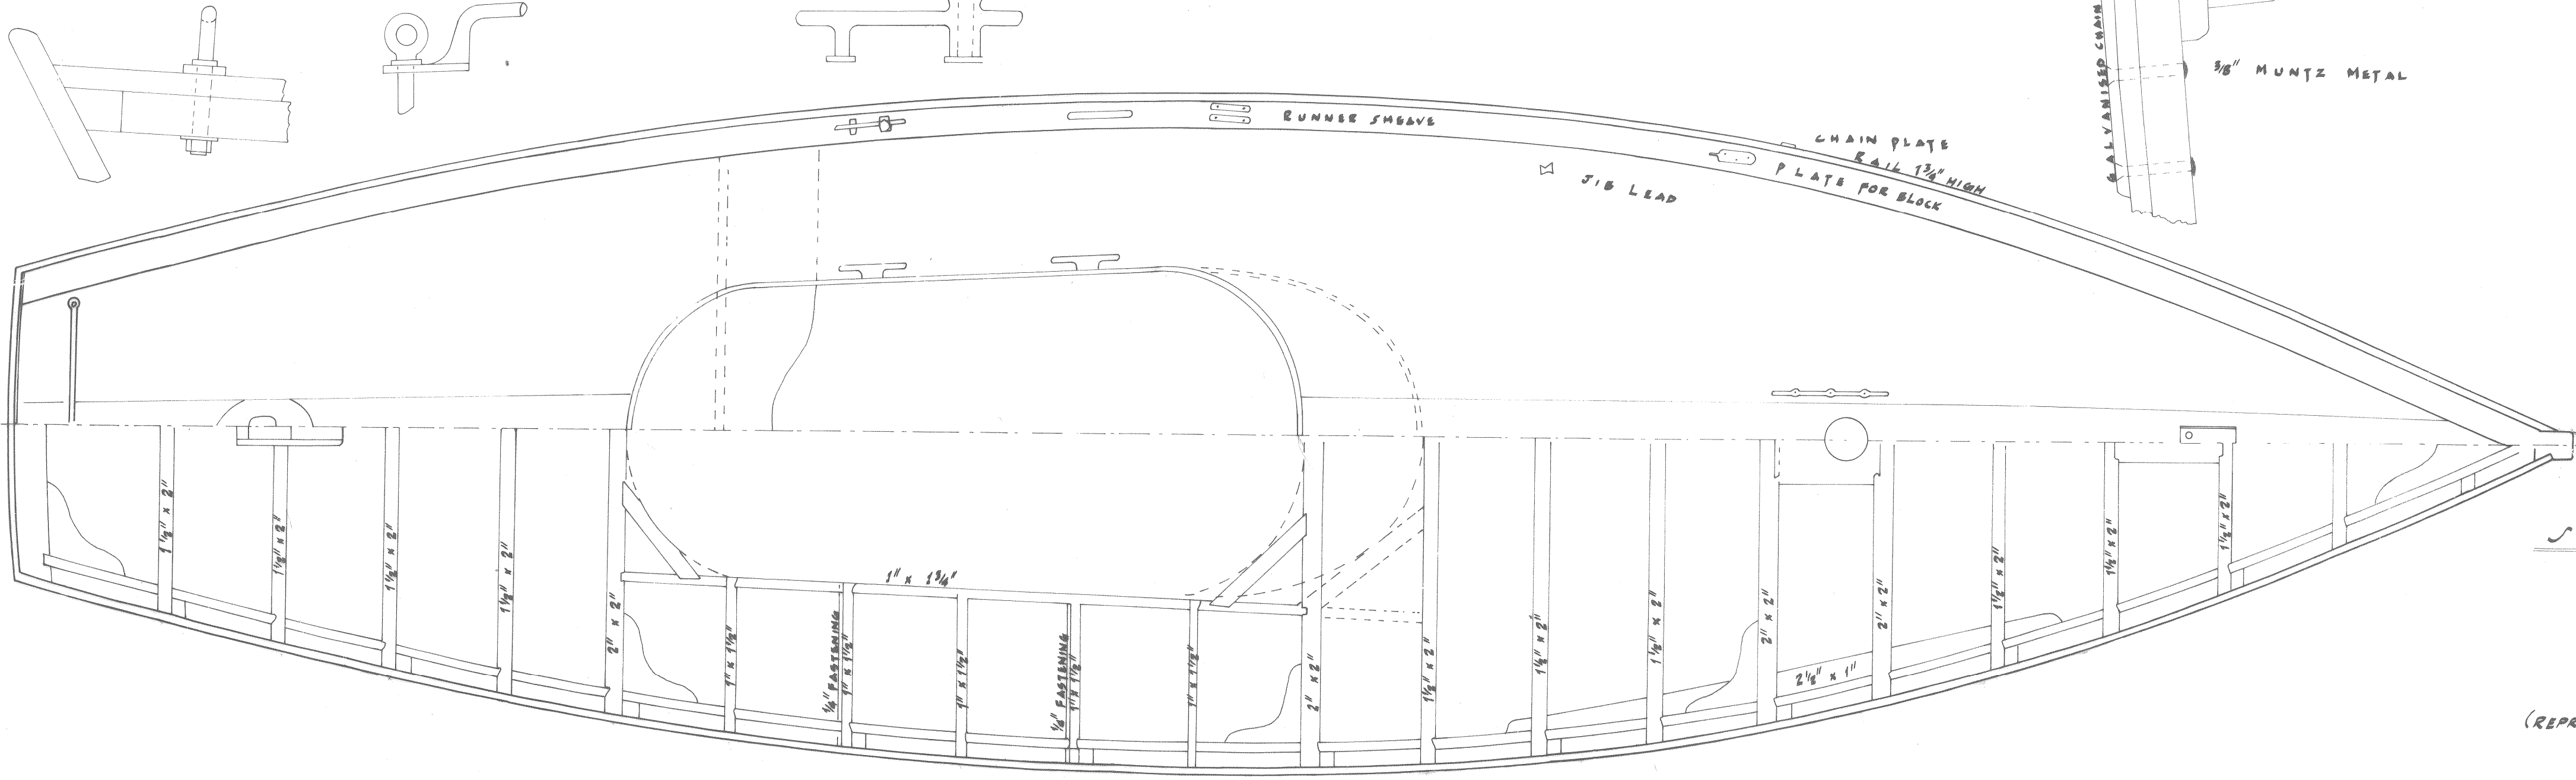

HOWTH SAILING CLUB.  
17 FOOTER

MUNTZ METAL BOLTS THROUGH LEAD KEEL 1/2" DIAMETER  
END BOLTS DRIVEN CENTRALLY. INTERMEDIATE BOLTS  
SLOPED ALTERNATELY AS MUCH AS WIDTH OF KEEL WILL  
ALLOW.

SECTION No. 7.

NOTE: COCKPIT MAY BE AS SHOWN IN FULL LINES,  
OR IN DOTTED LINES, AT OPTION OF OWNER.

SCALE ONE INCH EQUALS ONE FOOT.

(REPRODUCED, MAY, 1979)